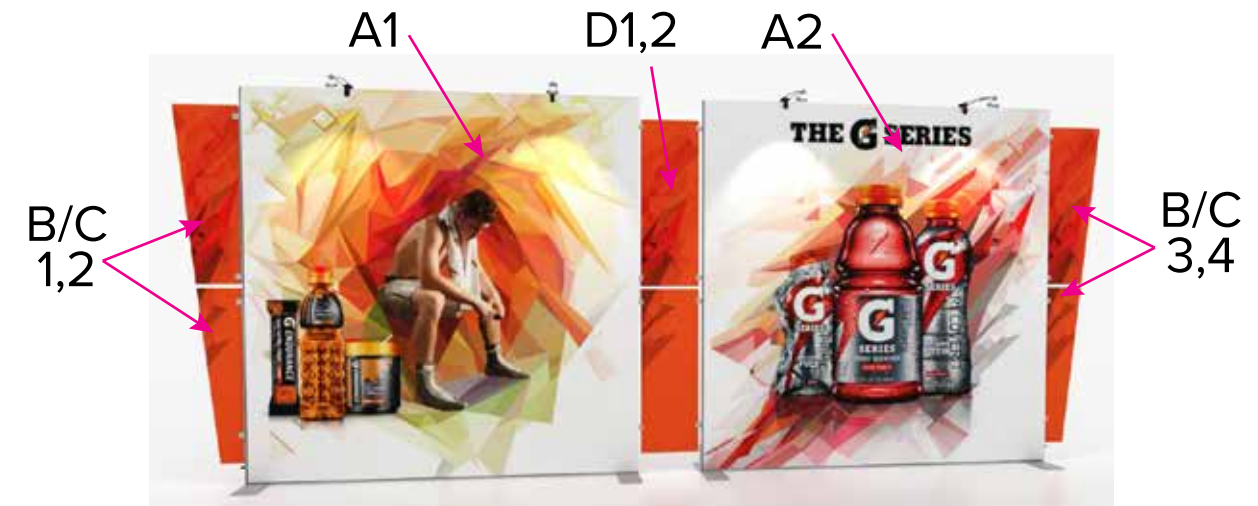

Graphic Template
 10 x 20 Inline Exhibit
 SEG Graphics, Direct Print Wing Graphics

NOTE: All Raster Art (jpg, tiff,psd, png, etc.) must be at least 100 dpi at print size.
 Standard kits are often customized. Please check with Customer Service to ensure that this template matches your specific job.