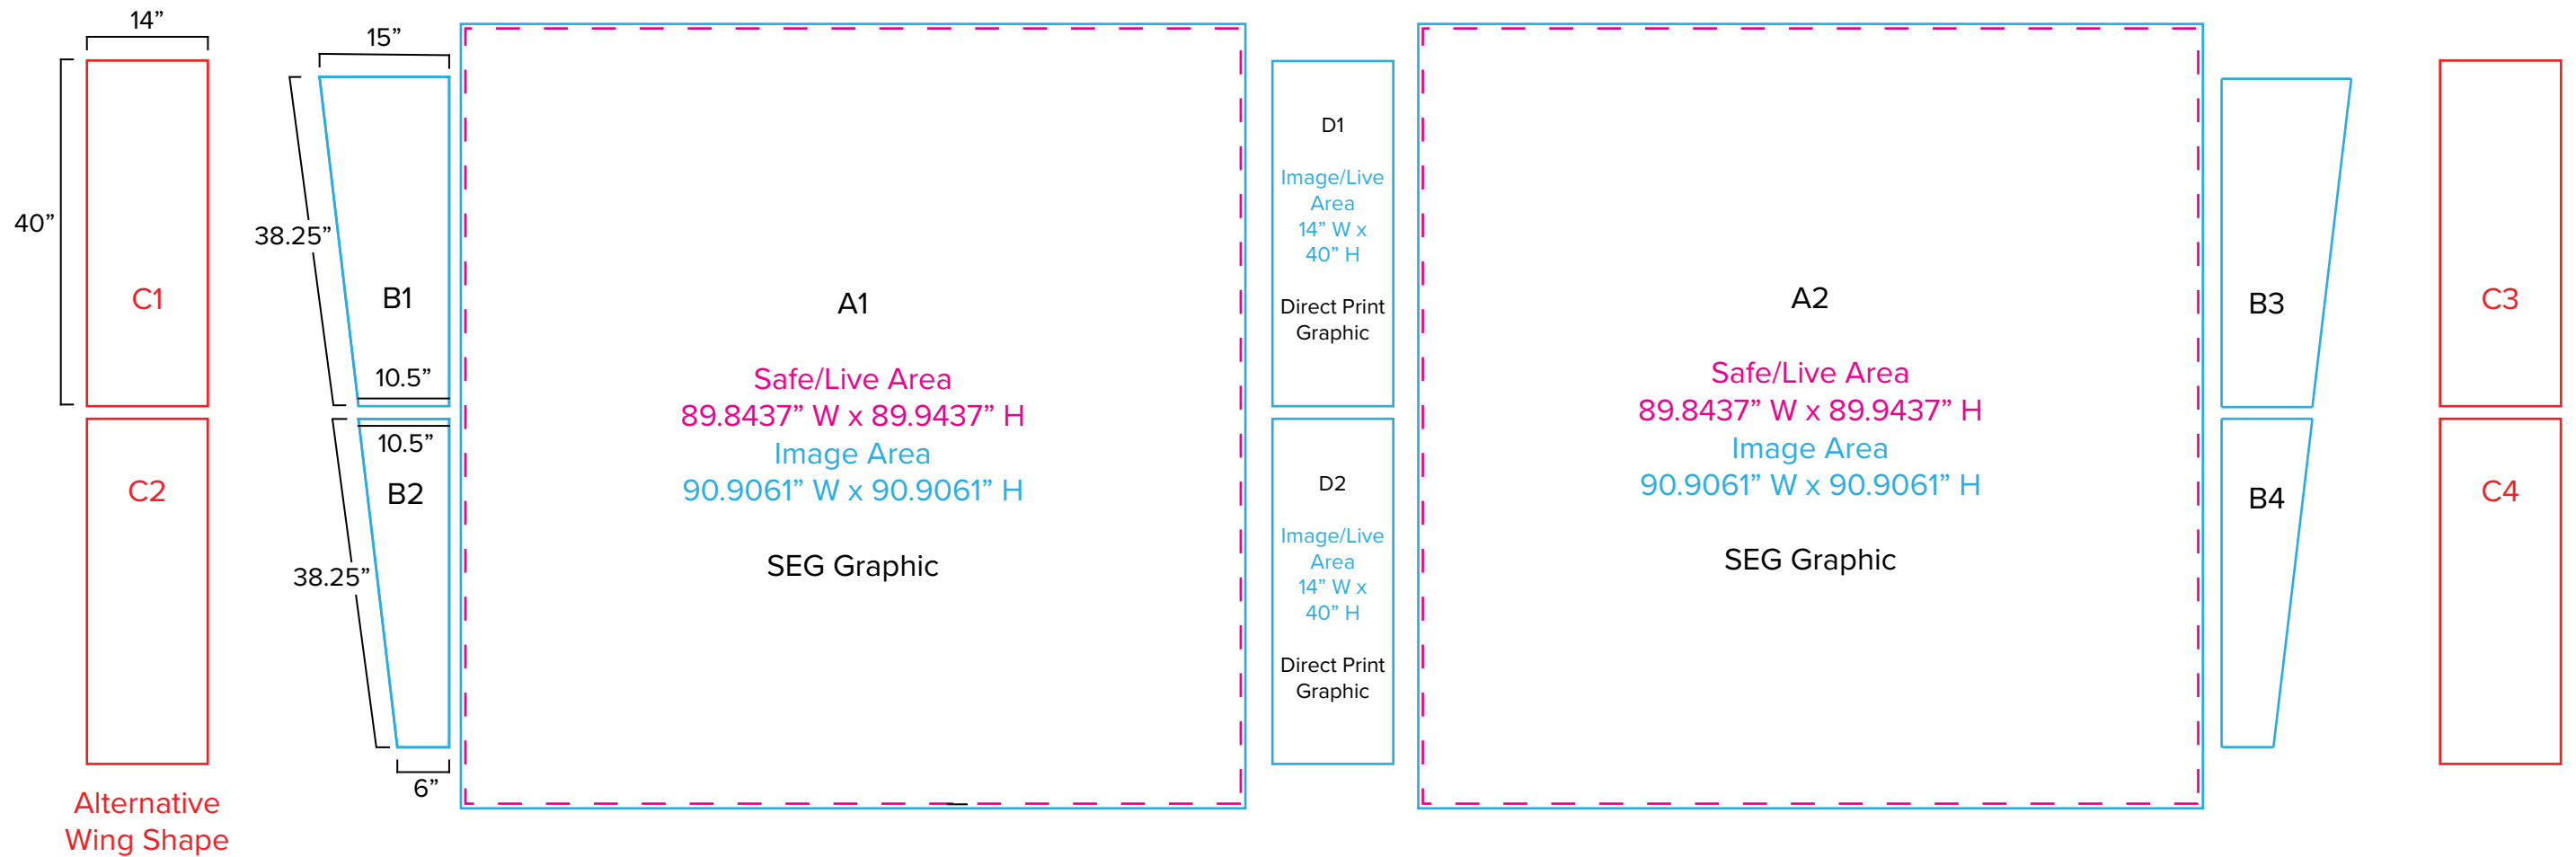

Graphic Template
 10 x 20 Inline Exhibit
 SEG Graphics, Direct Print Wing Graphics

NOTE: All Raster Art (jpg, tiff,psd, png, etc.) must be at least 100 dpi at print size.
 Standard kits are often customized. Please check with Customer Service to ensure that this template matches your specific job.